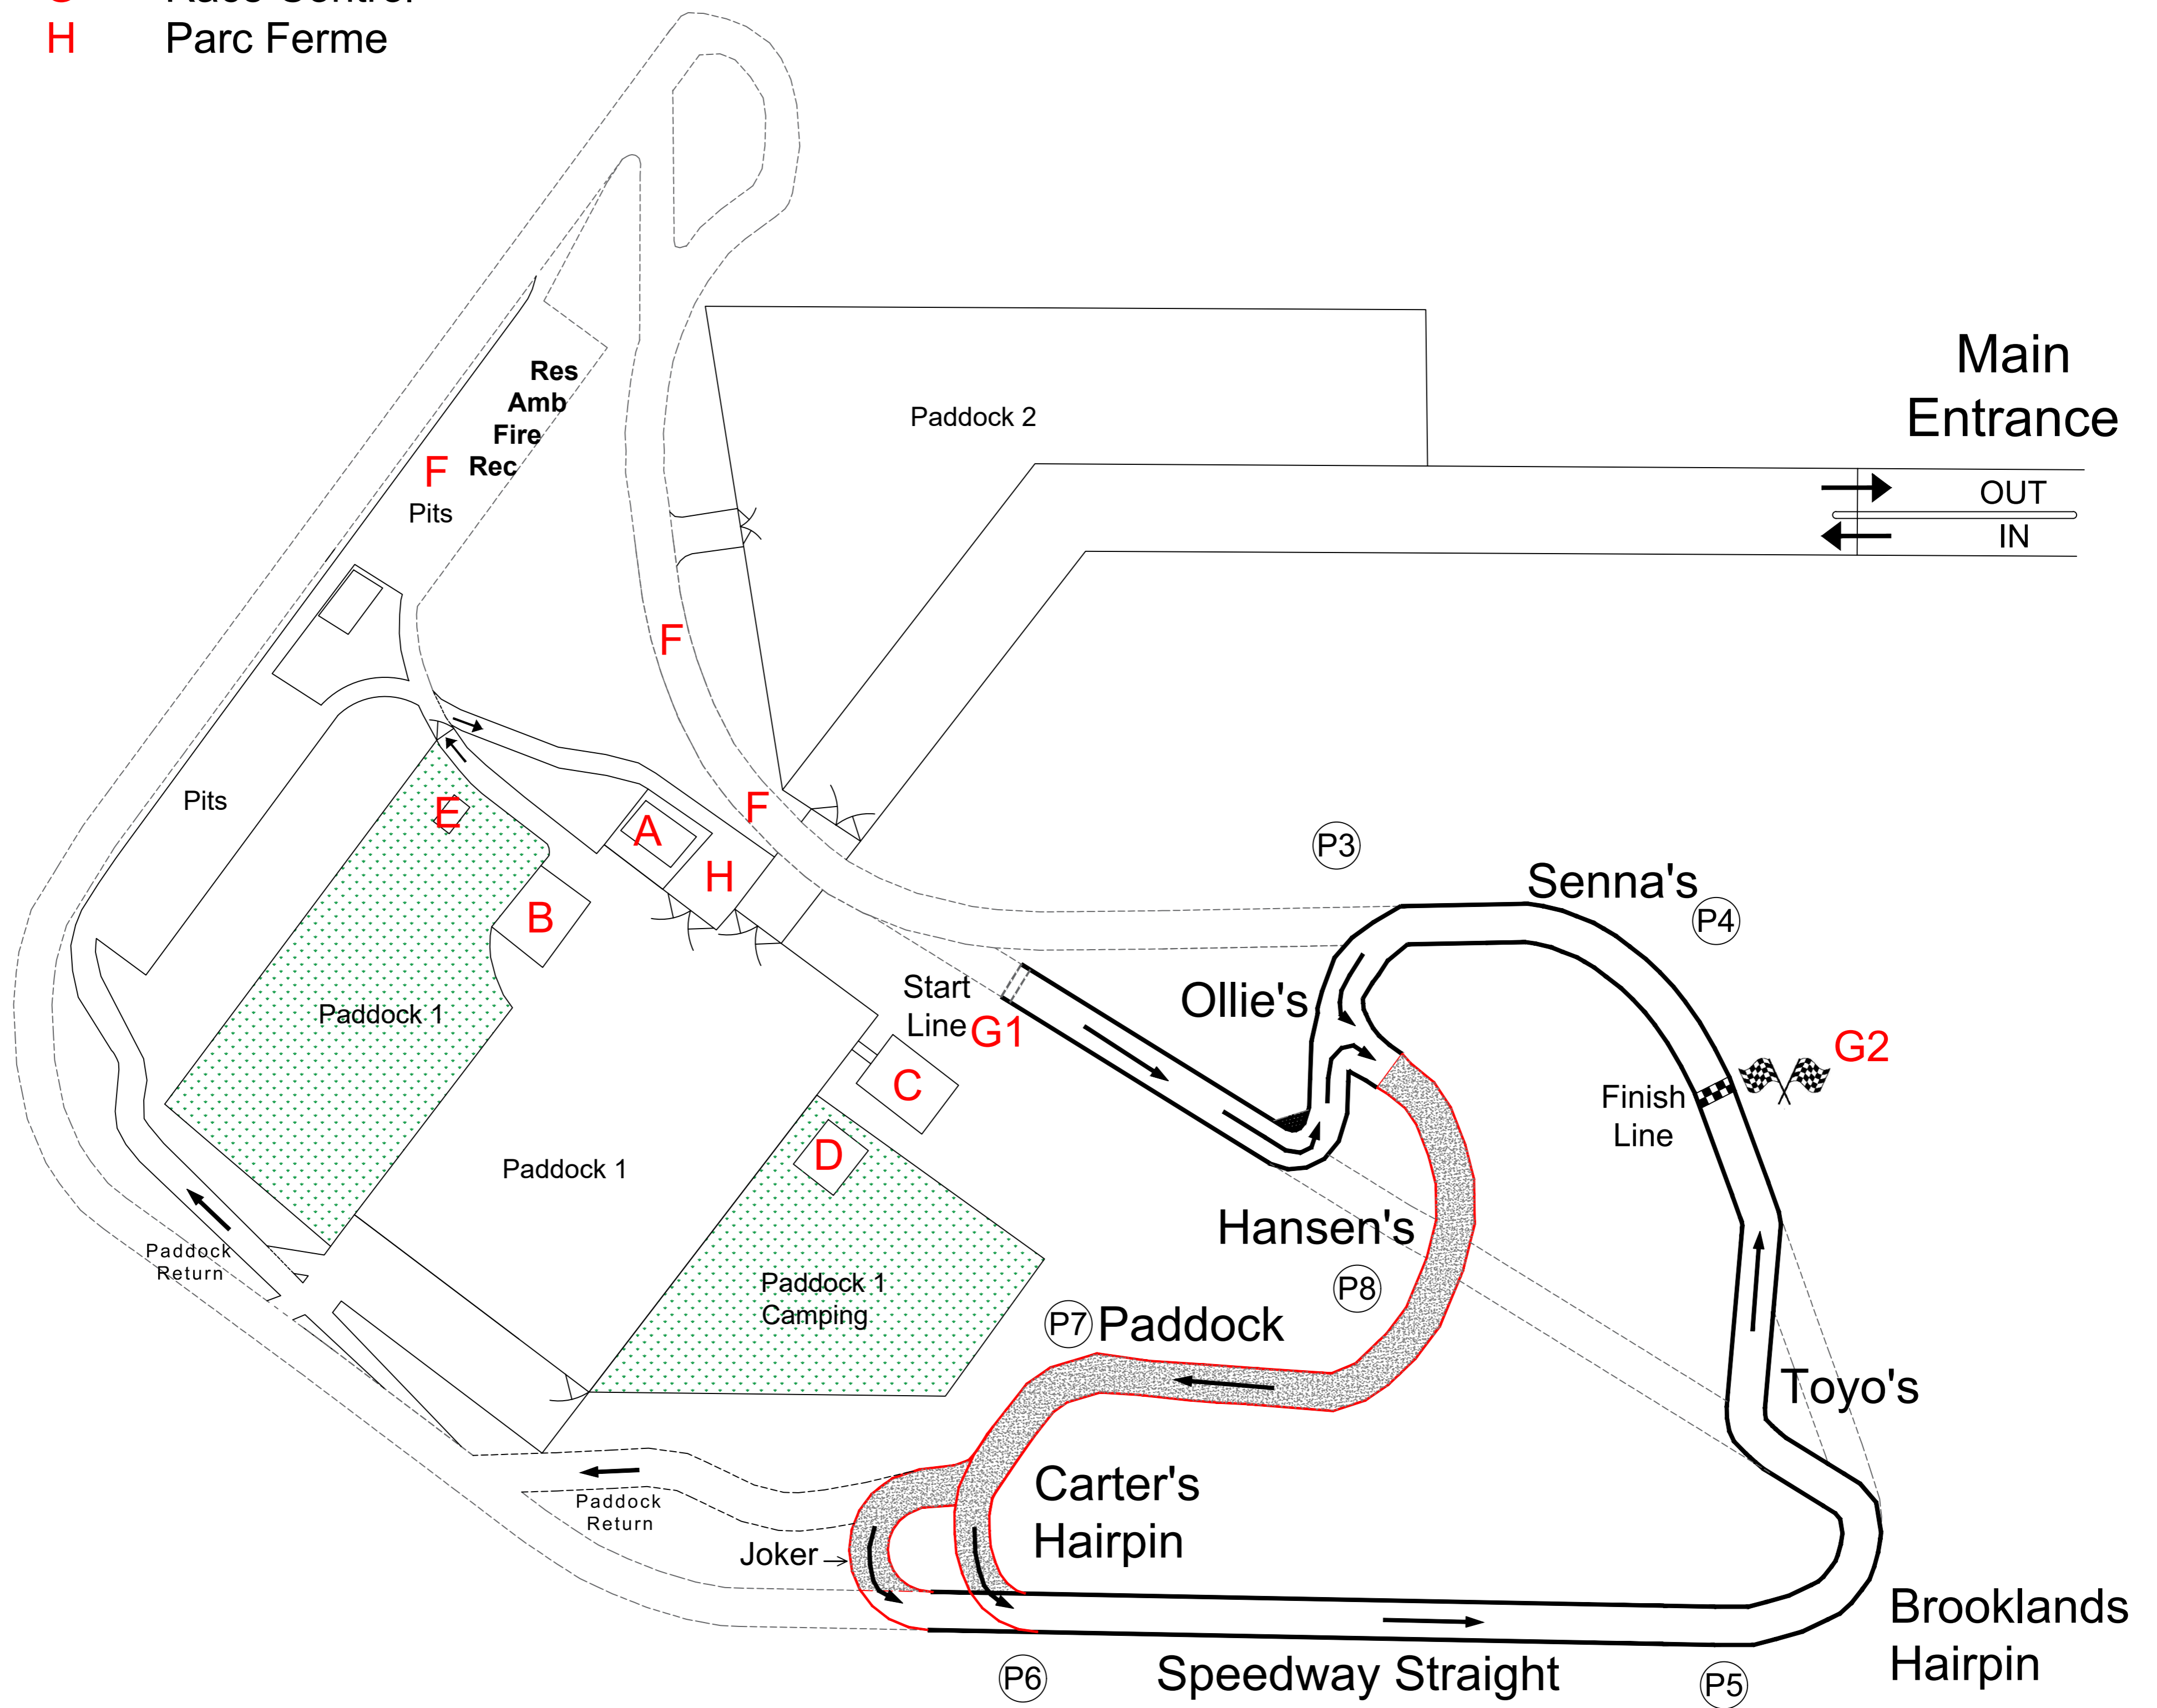

RALLYCROSS CIRCUIT ANTICLOCKWISE

- A** Race Administration
- B** Scrutineering
- C** Formula 1 Bar & Restaurant
- D** Toilets
- E** Showers
- F** Dummy Grid
- G** Race Control
- H** Parc Ferme

PEMBREY CIRCUIT

Circuit Length :- 984M / 1072M with Joker

Length: 0.666 miles/1.072 kilometres

Track Legend

- Tarmac surface
- Loose surface

Vehicle Legend

- Res** : Rescue
- Amb** : Ambulance
- Fire** : Fire Tender
- Rec** : Recovery